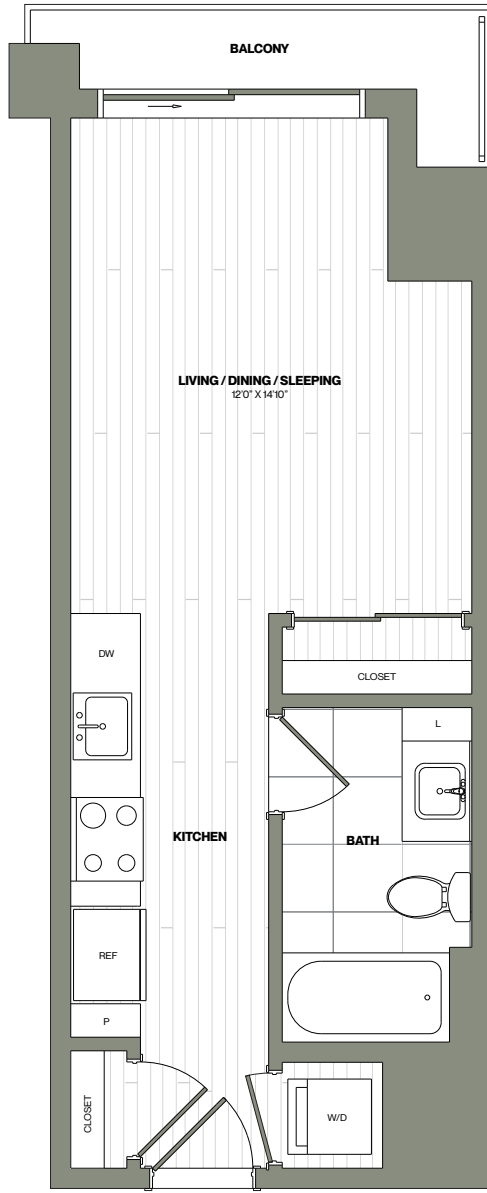

Residence TYPE S3

WYNWOOD HAUS

STUDIO

1
BATHROOM

390
SQUARE FEET

Apartment _____
Rent _____
Availability _____

23 NE 17th Terrace
Miami, FL 33132

wynwoodhaus.com
305-909-6148