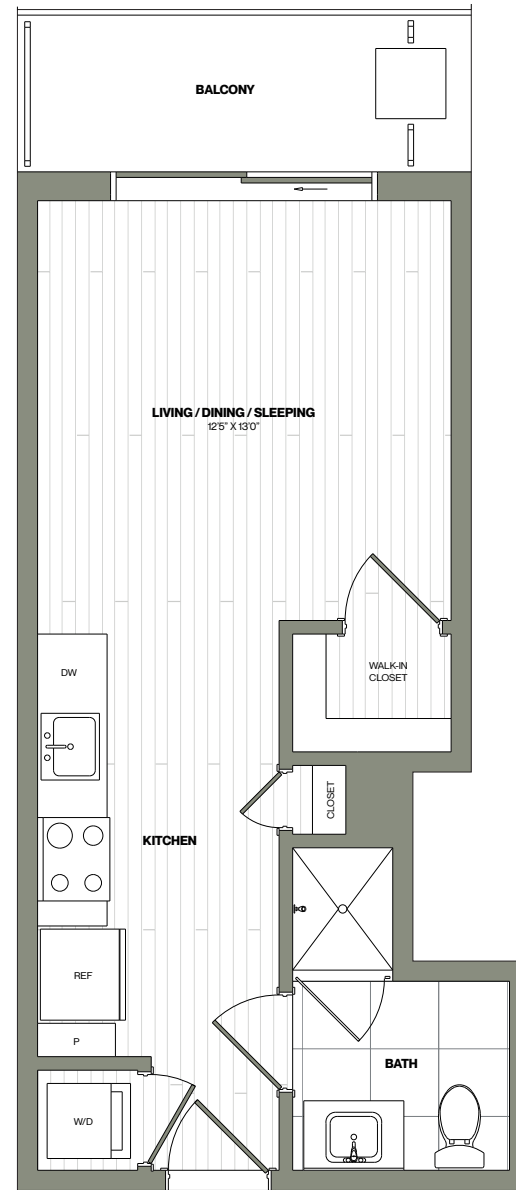

Residence TYPE S1

WYNWOOD HAUS

STUDIO

1
BATHROOM

397
SQUARE FEET

Apartment _____

Rent _____

Availability _____