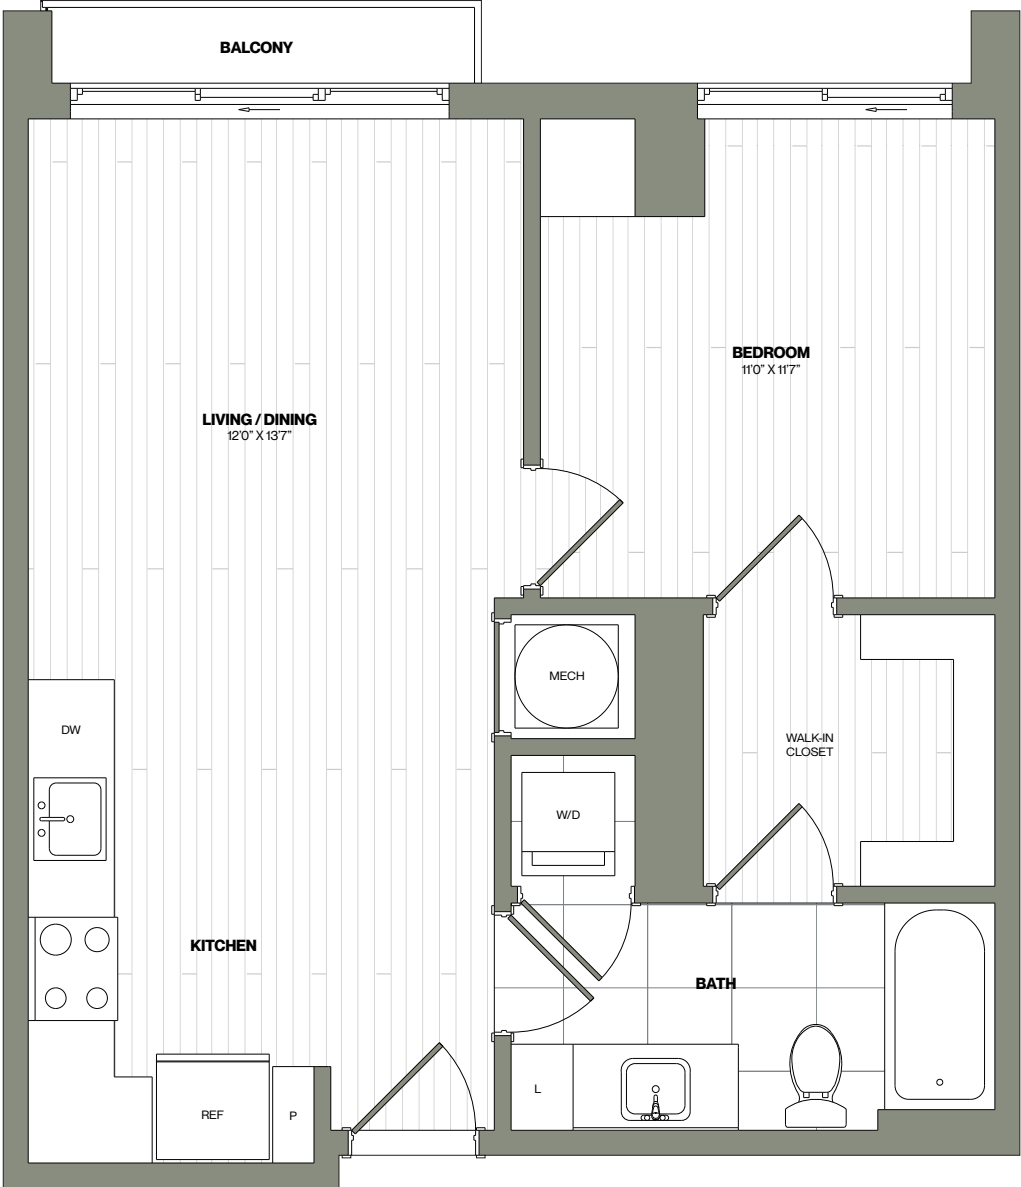

Residence TYPE A4

1
BEDROOM

1
BATHROOM

623
SQUARE FEET

Apartment _____

Rent _____

Availability _____

WYNWOOD HAUS

23 NE 17th Terrace
Miami, FL 33132

wynwoodhaus.com
305-909-6148