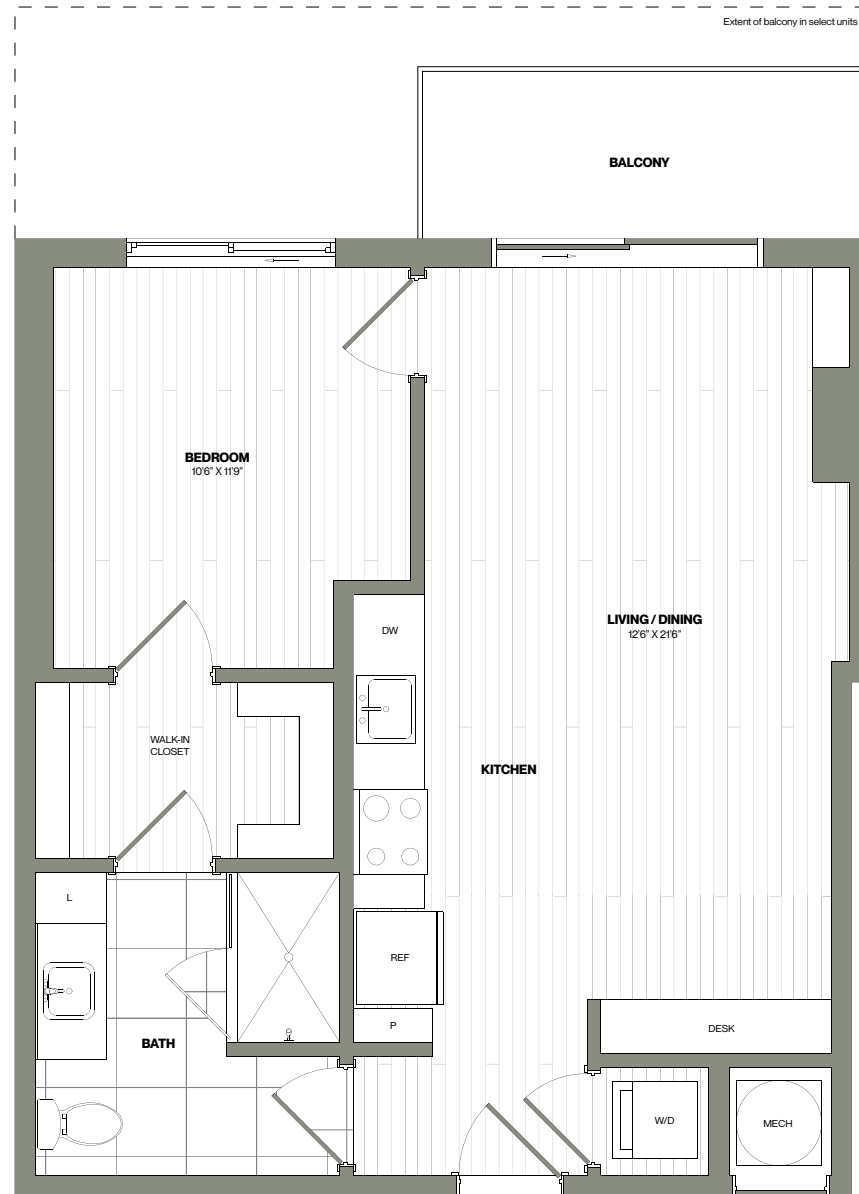

# WYNWOOD HAUS

1  
BEDROOM

1  
BATHROOM

681  
SQUARE FEET

Apartment \_\_\_\_\_

Rent \_\_\_\_\_

Availability \_\_\_\_\_

23 NE 17th Terrace  
Miami, FL 33132

wynwoodhaus.com  
305-909-6148

Floor plans are artist's renderings. Actual product may vary in detail.  
Not all features available in every apartment.